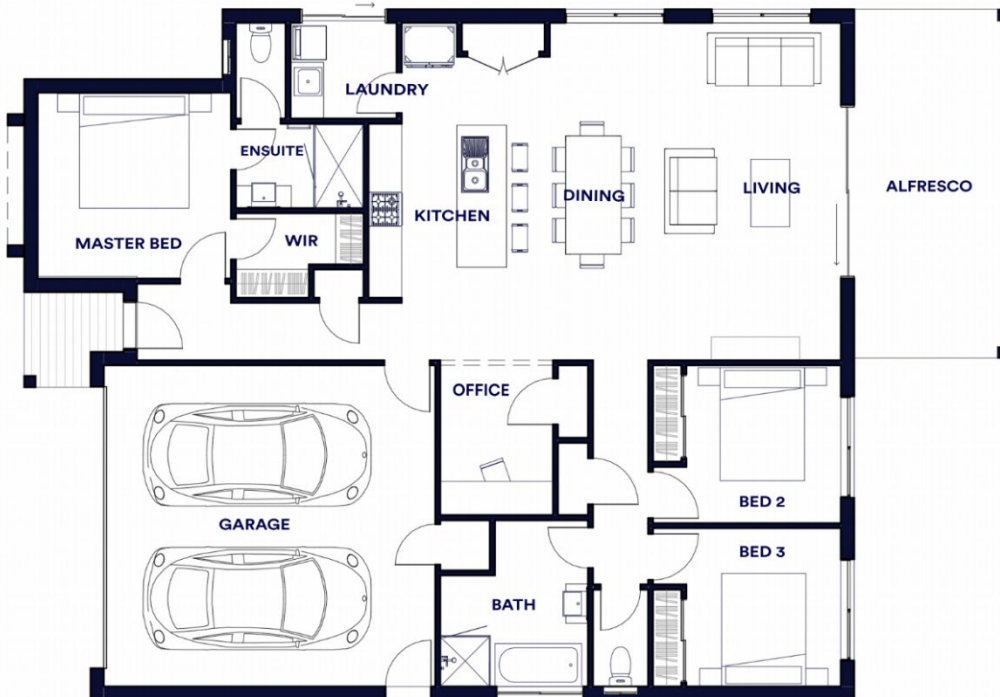

BALMORAL

🚗 3 🚿 2 🚗 2

FLOOR AREAS (sqm)

Porch	2.80
Alfresco	1720
Garage	38.10
Living	132.20

TOTAL **190**
House size (m) 12.30 x 17.80