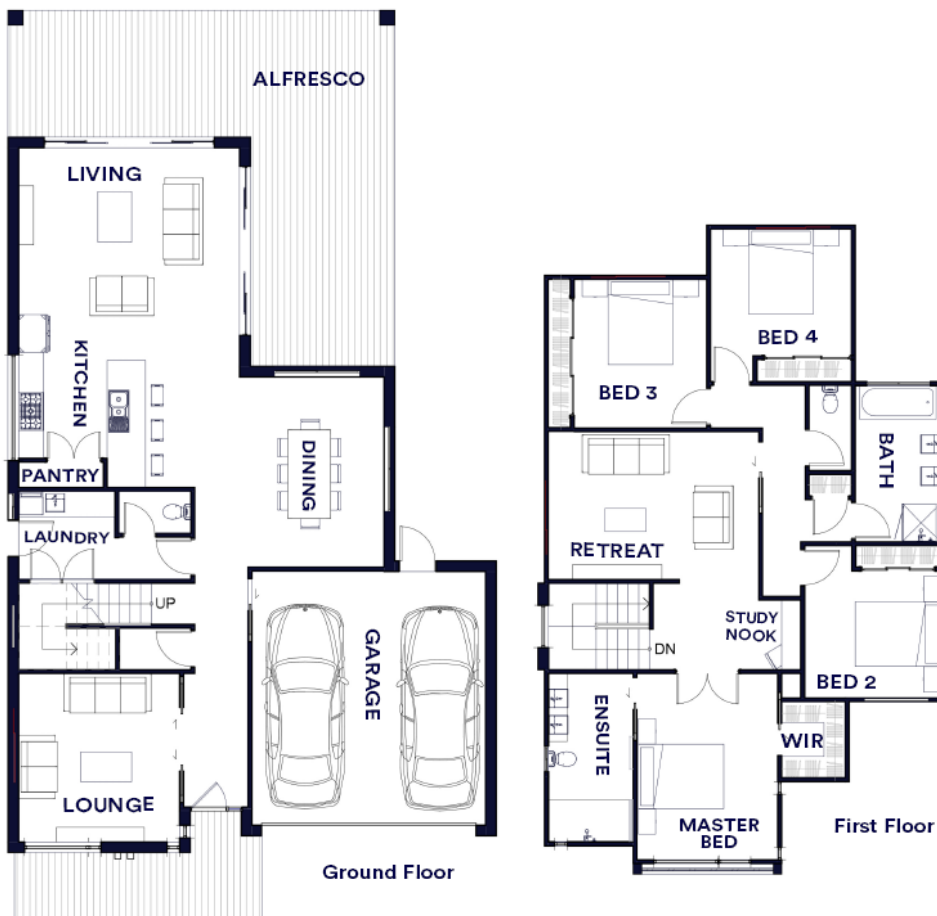

## FLOOR AREAS (sqm)

### GROUND FLOOR

Alfresco	46.00
Garage	38.00
Living	111.00
Porch	55.00

### LEVEL 1

Living	117.00
--------	--------

### TOTAL 315

House size (m) 11.50 x 21.00

**ROONSLEIGH**  
Makers of Homes