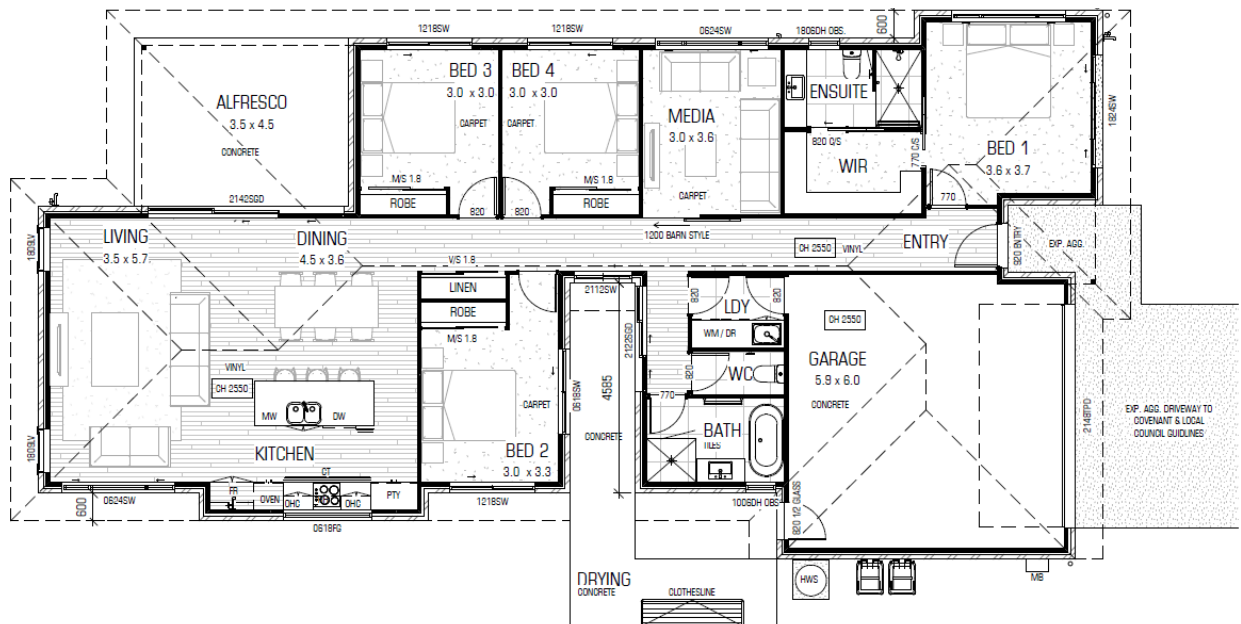

BROOKWATER

🚗 4 🚲 2 🚗 2

FLOOR AREAS (sqm)

Alfresco	17.10
Garage	36.91
House	156.93

TOTAL **215**

House size (m) 11.94 x 23.15

ROONSLEIGH
Makers of homes