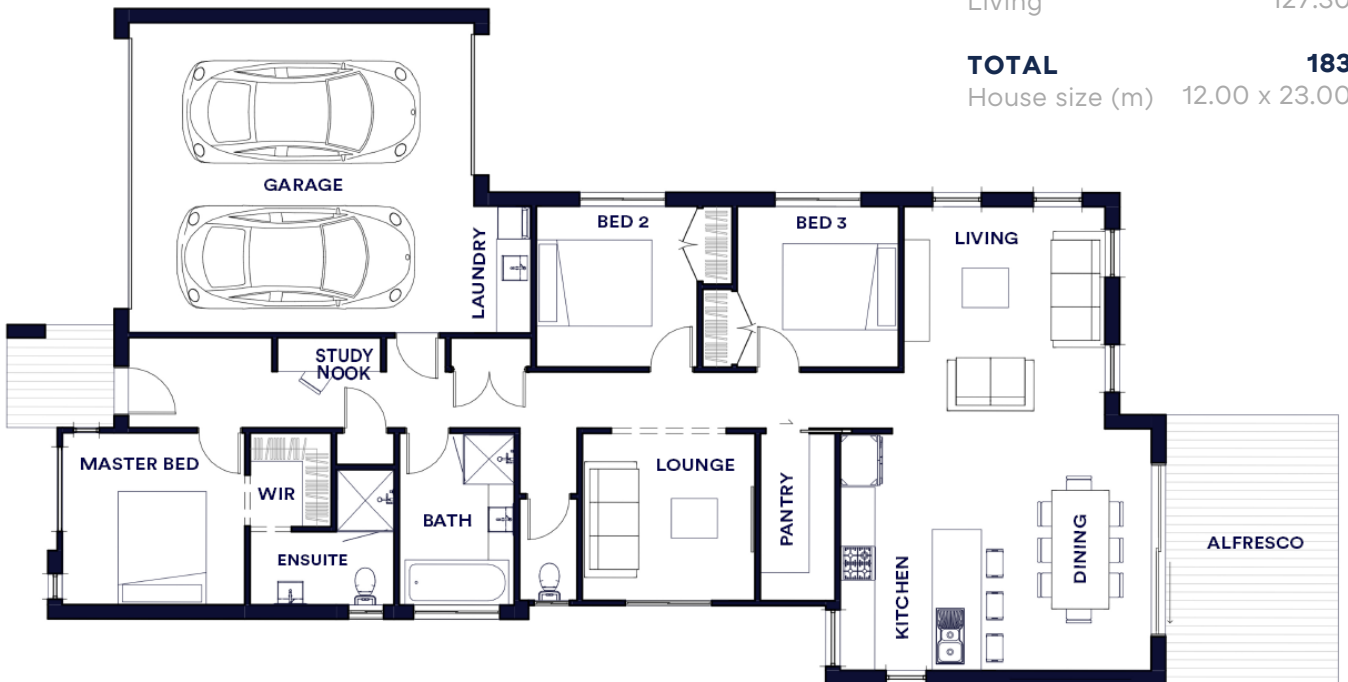

## FLOOR AREAS (sqm)

Porch	3.50
Alfresco	14.40
Garage	37.40
Living	127.30

**TOTAL** **183**  
House size (m) 12.00 x 23.00

**ROONSLEIGH**  
*Makers of Homes*