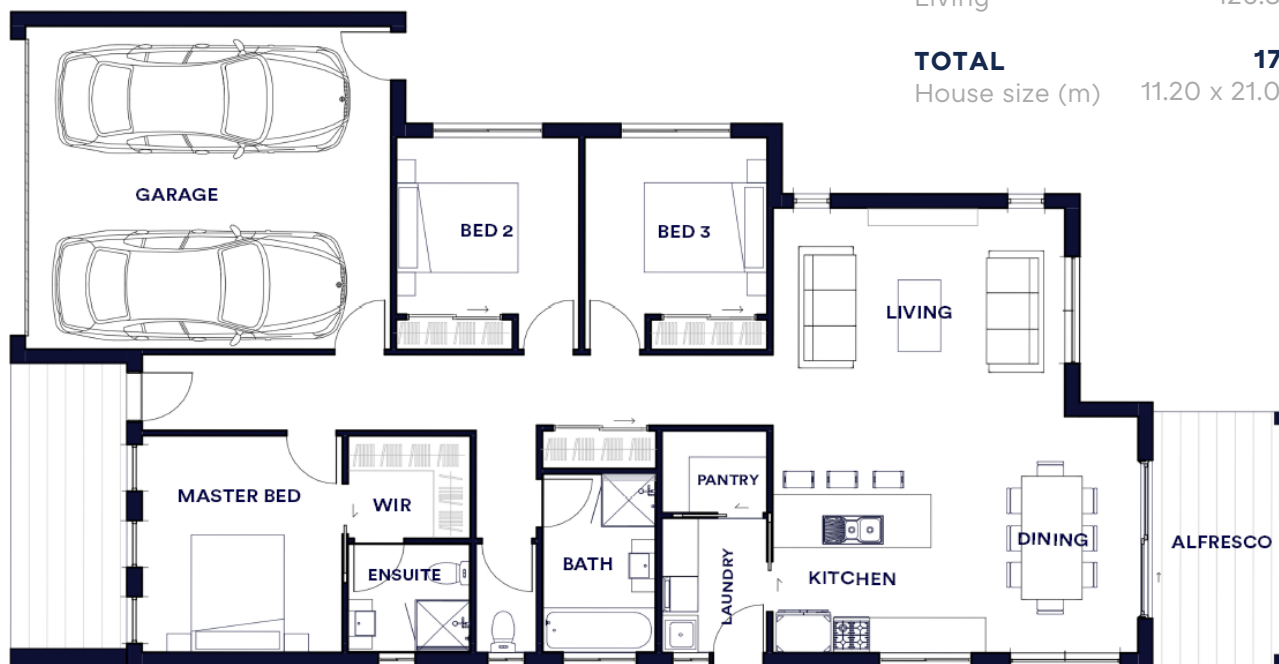

DURANBAH

🚗 3 🚲 2 🚗 2

FLOOR AREAS (sqm)

Porch	3.80
Alfresco	9.60
Garage	37.50
Living	126.80

TOTAL **178**
House size (m) 11.20 x 21.00

ROONSLEIGH
Makers of Homes