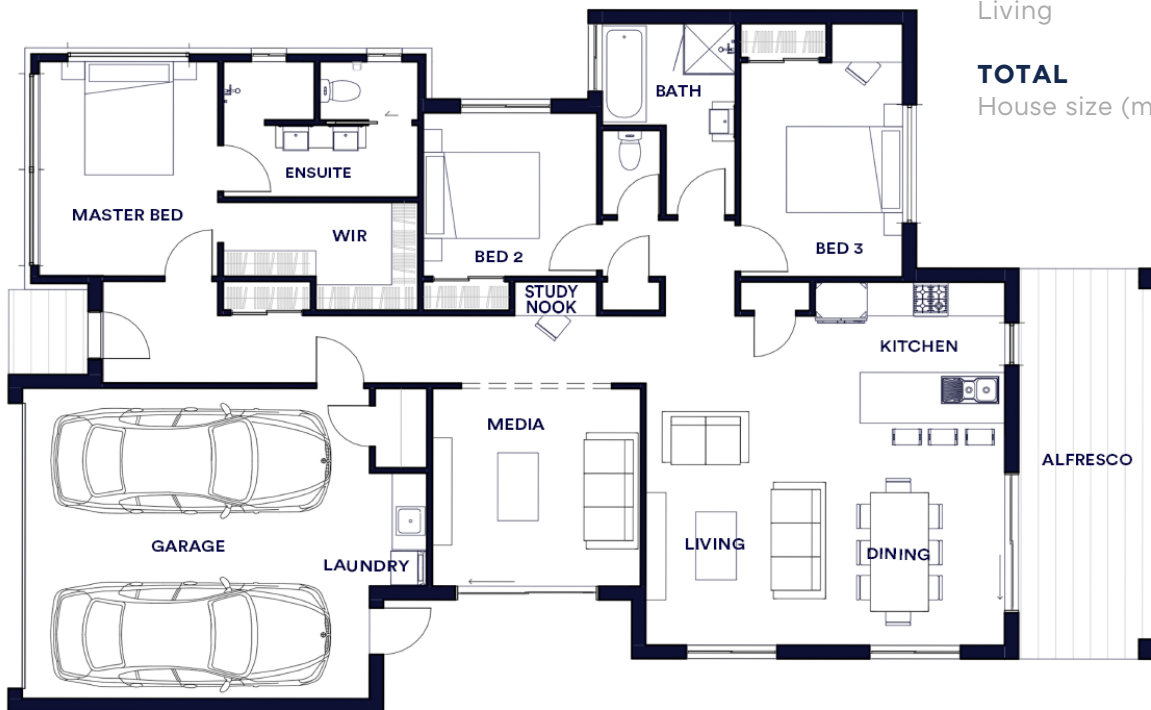

GREENFIELD

🚗 4 🚲 2 🚗 2

FLOOR AREAS (sqm)

Porch	2.10
Alfresco	16.60
Garage	41.50
Living	140.10

TOTAL 200

House size (m) 12.40 x 19.90

ROONSLEIGH
Makers of Homes