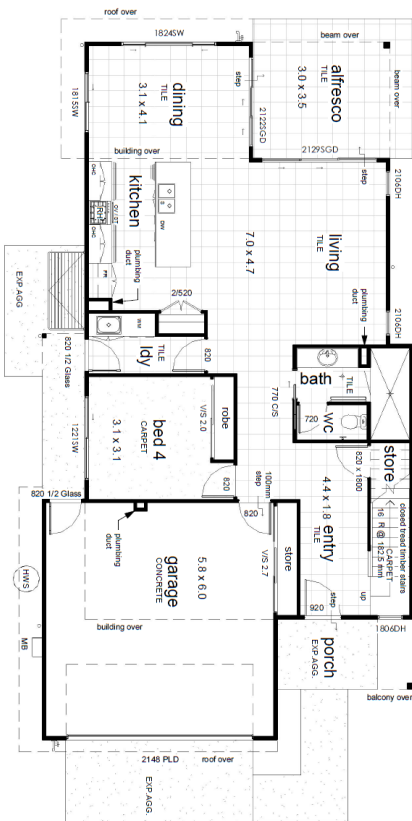

## FLOOR AREAS (sqm)

### GROUND FLOOR

Alfresco	14.68
Garage	38.80
Living	88.15
Porch	4.39

### LEVEL 1

Balcony	6.41
Living	91.85

### TOTAL

House size (m)	9.50 x 17.89
----------------	--------------

**ROONSLEIGH**  
Makers of homes