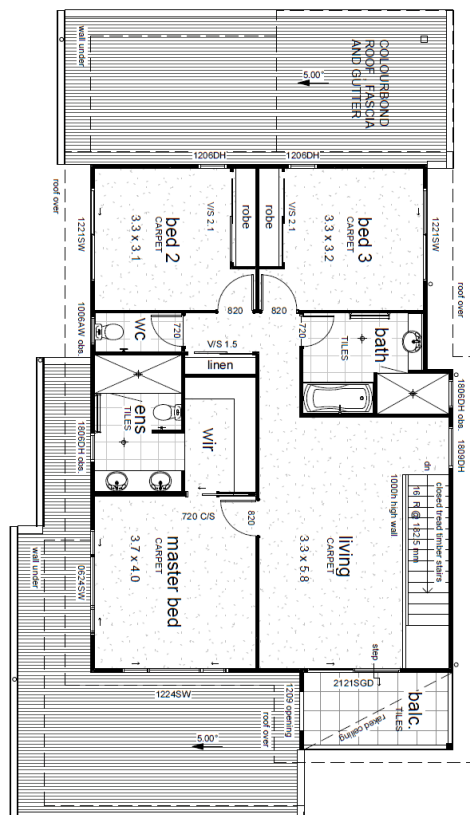

## FLOOR AREAS (sqm)

### GROUND FLOOR

Alfresco	14.68
Garage	38.80
Living	88.15
Porch	4.39

### LEVEL 1

Balcony	6.41
Living	91.85

### TOTAL

House size (m)	9.50 x 17.89
----------------	--------------

**ROONSLEIGH**  
Makers of homes