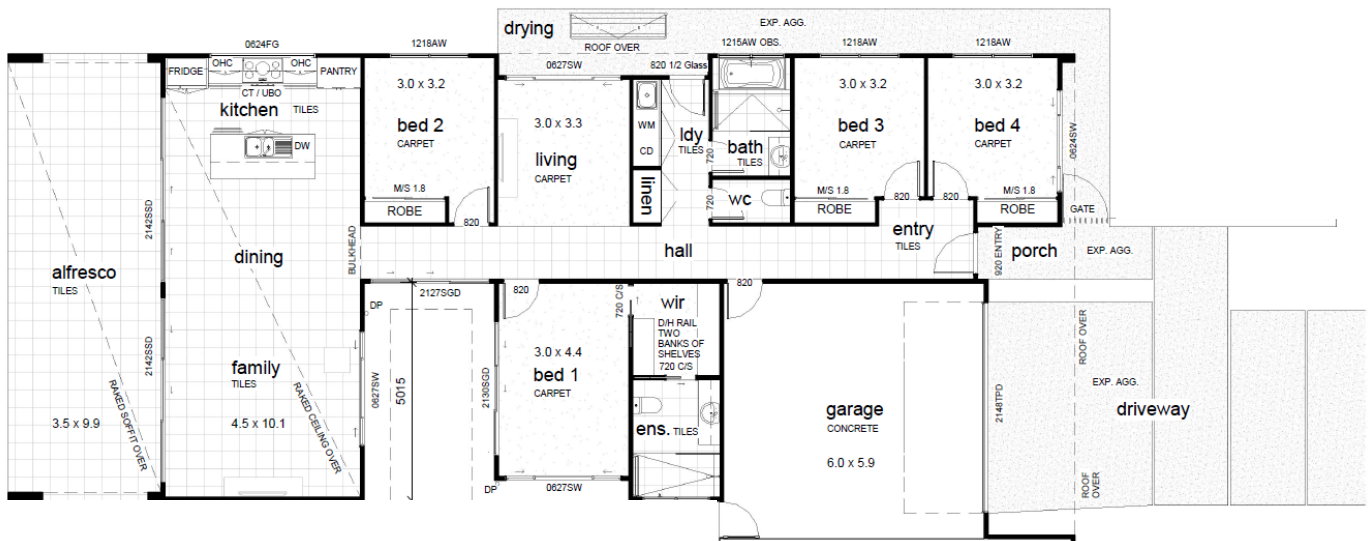

POINT CARTWRIGHT

🚗 4 🚲 2 🚗 2

FLOOR AREAS (sqm)

Porch	2.22
Garage	36.51
Alfresco	32.24
House	147.95

TOTAL **219**
House size (m) 11.25x 24.54

ROONSLEIGH

Makers of Homes