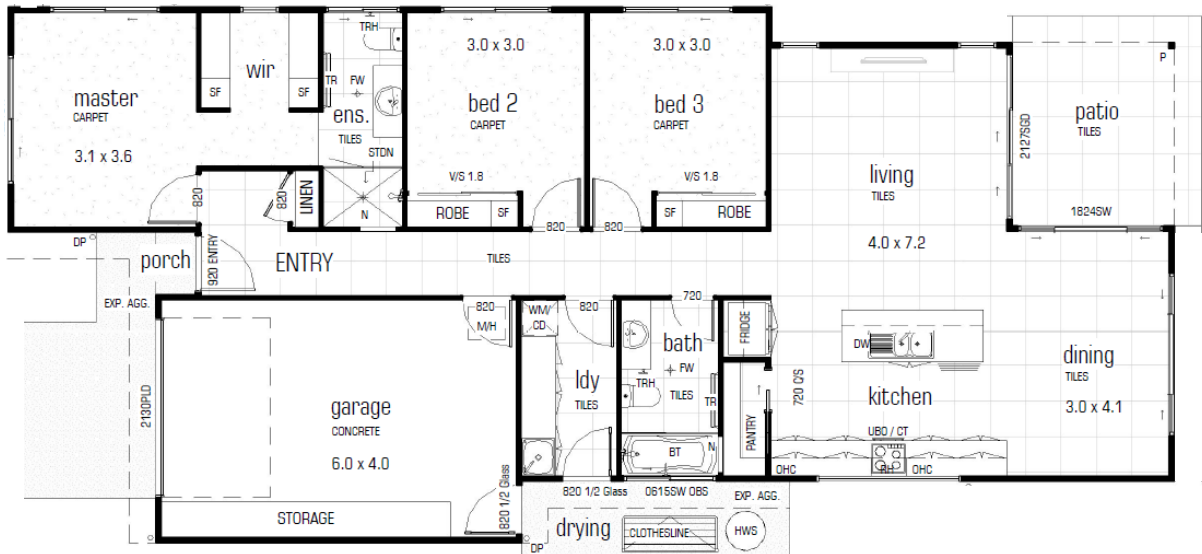

SHORELINE

🚗 3 🚲 2 🚗 1

FLOOR AREAS (sqm)

Patio 8.41
 Garage 24.59
 House 110.94

TOTAL 145
 House size (m) 9.05 x 19.73

ROONSLEIGH

Makers of homes